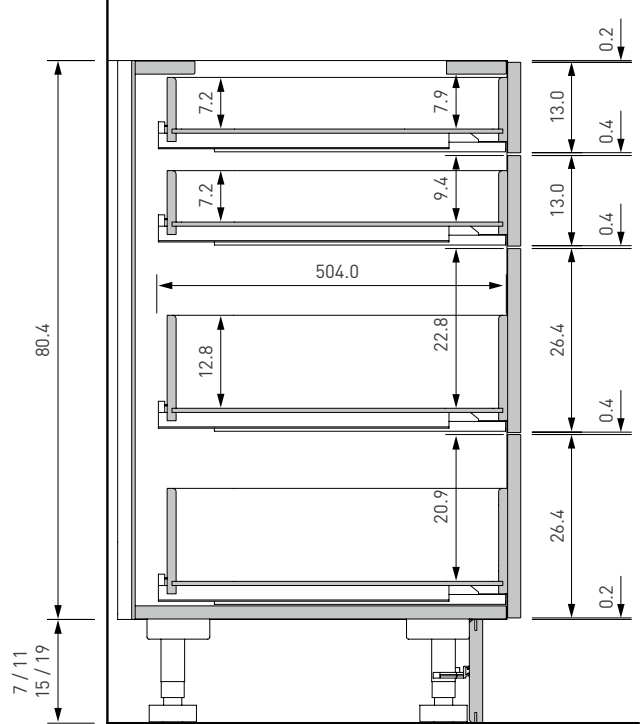

planning notes

front partition/cabinet element height: H 67.0 cm; H 80.4 cm

example of front partition

U_80L2A2_
grid height: 13.4 cm
front clearance 0.4 cm

Our symbol drawings are always dimensioned with front clearance.

bottom cabinet – element height 67.0 cm

bottom cabinet – element height 80.4 cm

planning notes

overview of dimensions

base units | linee | echt.zeit | loft | rondo

height: 67.0 cm

 30 67.0	UF3067	 67.0	U_67	 67.0	U_67T_	 13.4 53.6	U_67TG_	 13.4 53.6	U_67LT_
15/20/30/40/45/50/60/80/90/100/120		15/20/30/40/45/50/60/80/90/100/120		15/20/30/40/45/50/60/80/90/100/120		15/20/30/40/45/50/60/80/90/100/120		30/40/45/50/60/80/90/100/120	
 13.4 11.0 53.6	U_67LAI_	 11.0 67.0	U_67AI_	 13.4 26.8 26.8	U_67LA2_	 33.5 33.5	U_67A2_	 13.4 13.4 26.8	U_67L3A_
30/40/45/50/60		30/40/45/50/60		30/40/45/50/60/80/90/100/120		30/40/45/50/60/80/90/100/120		30/40/45/50/60/80/90/100/120	
 11.0 17.0 17.0 67.0	U_67TI3_	 67.0	U_67AR_	 67.0	U_67AP_	 var.	U_67TB_	 11.0 17.0 17.0 var.	U_67TI3_
30/45/60		15/20/30/40/45		15/20/30		15/20/30/40/45/50/60/80/90/100/120		30/45/60	
 67.0	U_67ST_	 67.0	UR_67T_	 67.0	UR3067AR	 67.0	UARE3067	 67.0	UARR3067
160/180/200/240		15/30		15/30		30		30	
 67.0	UOR_80 UOR_80S UOR_80L UOR_80LS								
60/80/90/100/120									