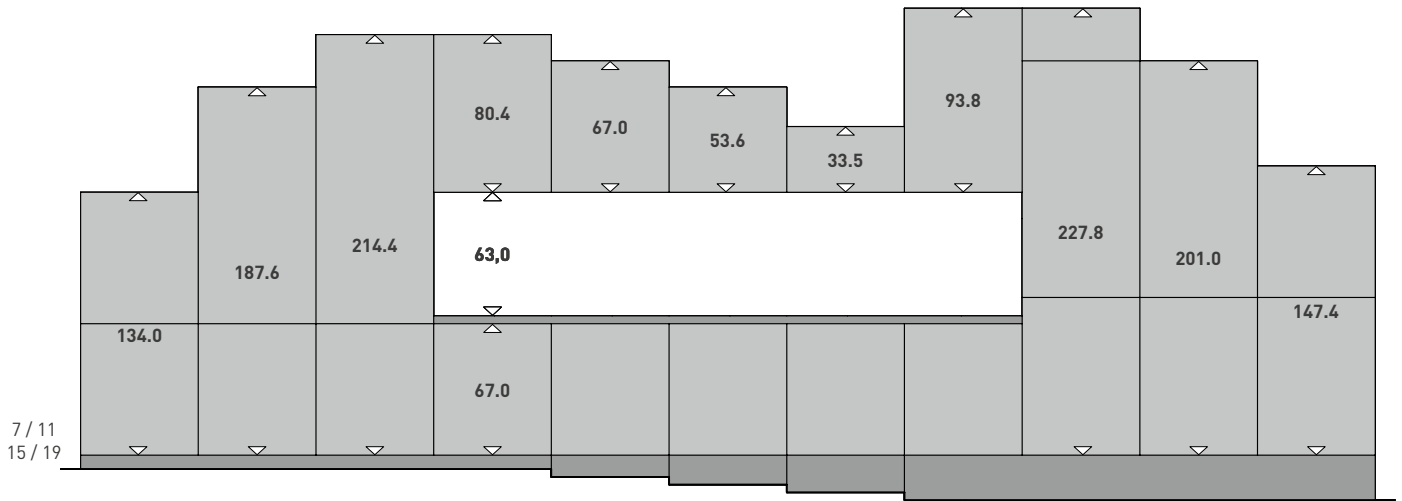

planning notes

front partition/cabinet element height: H 67.0 cm; H 80.4 cm

example of front partition

U_80L2A2_
grid height: 13.4 cm
front clearance 0.4 cm

Our symbol drawings are always dimensioned with front clearance.

bottom cabinet – element height 67.0 cm

bottom cabinet – element height 80.4 cm

planning notes

overview of dimensions

base units | linee | echt.zeit | loft | rondo

height: 67.0 cm

 30 67.0	UF3067	 67.0	U_67	 67.0	U_67T_	 13.4 53.6	U_67TG_	 13.4 53.6	U_67LT_
15/20/30/40/45/50/60/80/90/100/120		15/20/30/40/45/50/60/80/90/100/120		15/20/30/40/45/50/60/80/90/100/120		15/20/30/40/45/50/60/80/90/100/120		30/40/45/50/60/80/90/100/120	
 13.4 11.0 53.6	U_67LAI_	 11.0 67.0	U_67AI_	 13.4 26.8 26.8	U_67LA2_	 33.5 33.5	U_67A2_	 13.4 13.4 26.8	U_67L3A_
30/40/45/50/60		30/40/45/50/60		30/40/45/50/60/80/90/100/120		30/40/45/50/60/80/90/100/120		30/40/45/50/60/80/90/100/120	
 11.0 17.0 17.0 67.0	U_67TI3_	 67.0	U_67AR_	 67.0	U_67AP_	 var.	U_67TB_	 11.0 17.0 17.0 var.	U_67TI3_
30/45/60		15/20/30/40/45		15/20/30		15/20/30/40/45/50/60/80/90/100/120		30/45/60	
 67.0	U_67ST_	 67.0	UR_67T_	 67.0	UR3067AR	 67.0	UARE3067	 67.0	UARR3067
160/180/200/240		15/30		15/30		30		30	
 67.0	UOR_80 UOR_80S UOR_80L UOR_80LS								
60/80/90/100/120									