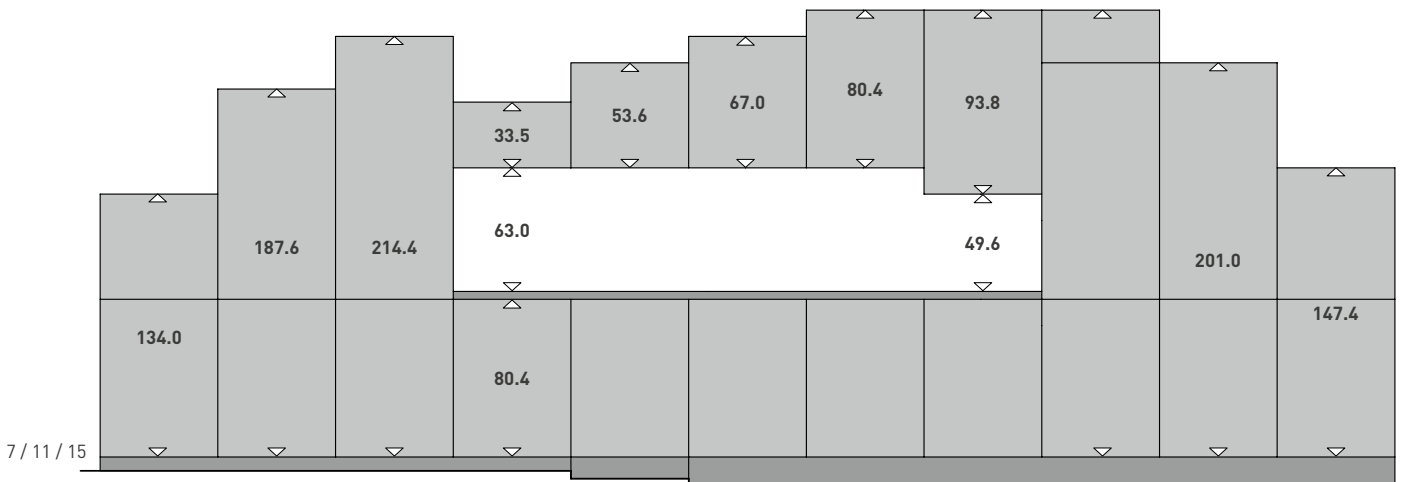

planning notes

front partition/cabinet element height: H 67.0 cm; H 80.4 cm

example of front partition

U_80L2A2_
grid height: 13.4 cm
front clearance 0.4 cm

Our symbol drawings are always dimensioned with front clearance.

bottom cabinet – element height 67.0 cm

bottom cabinet – element height 80.4 cm

planning notes

overview of dimensions

base units | linee | echt.zeit | loft | rondo

height: 67.0 cm

 30 67.0	UF3067	 67.0	U_67	 67.0	U_67T_	 13.4 53.6	U_67TG_	 13.4 53.6	U_67LT_
15/20/30/40/45/50/60/80/90/100/120		15/20/30/40/45/50/60/80/90/100/120		15/20/30/40/45/50/60/80/90/100/120		15/20/30/40/45/50/60/80/90/100/120		30/40/45/50/60/80/90/100/120	
 13.4 11.0 53.6	U_67LAI_	 11.0 67.0	U_67AI_	 13.4 26.8 26.8	U_67LA2_	 33.5 33.5	U_67A2_	 13.4 13.4 26.8	U_67L3A_
30/40/45/50/60		30/40/45/50/60		30/40/45/50/60/80/90/100/120		30/40/45/50/60/80/90/100/120		30/40/45/50/60/80/90/100/120	
 11.0 17.0 17.0 67.0	U_67TI3_	 67.0	U_67AR_	 67.0	U_67AP_	 var.	U_67TB_	 11.0 17.0 17.0 var.	U_67TI3_
30/45/60		15/20/30/40/45		15/20/30		15/20/30/40/45/50/60/80/90/100/120		30/45/60	
 67.0	U_67ST_	 67.0	UR_67T_	 67.0	UR3067AR	 67.0	UARE3067	 67.0	UARR3067
160/180/200/240		15/30		15/30		30		30	
 67.0	UOR_80 UOR_80S UOR_80L UOR_80LS								
60/80/90/100/120									