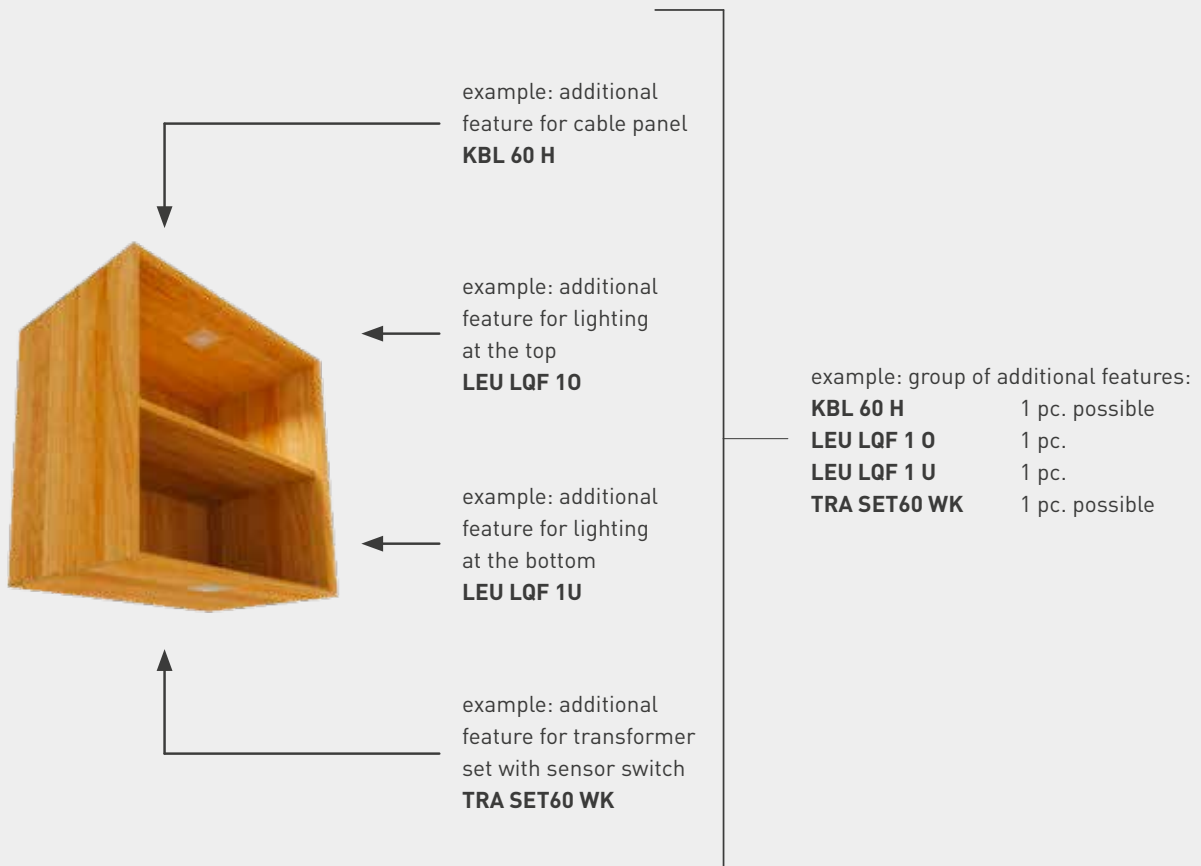

product information for wall units with lighting

Cabinets can be equipped with lamps according to the tables below.
There are two light colours to choose from: WW...warm white or KW...cool white.

light colour: warm white

If no information on the light colour is given upon ordering, WW...warm white is automatically supplied.

Cabinets can be supplemented with additional features.

example:

Features of an open top cabinet with one square LED spot each in the upper and lower shelf, a cable panel and a transformer set with sensor switch.