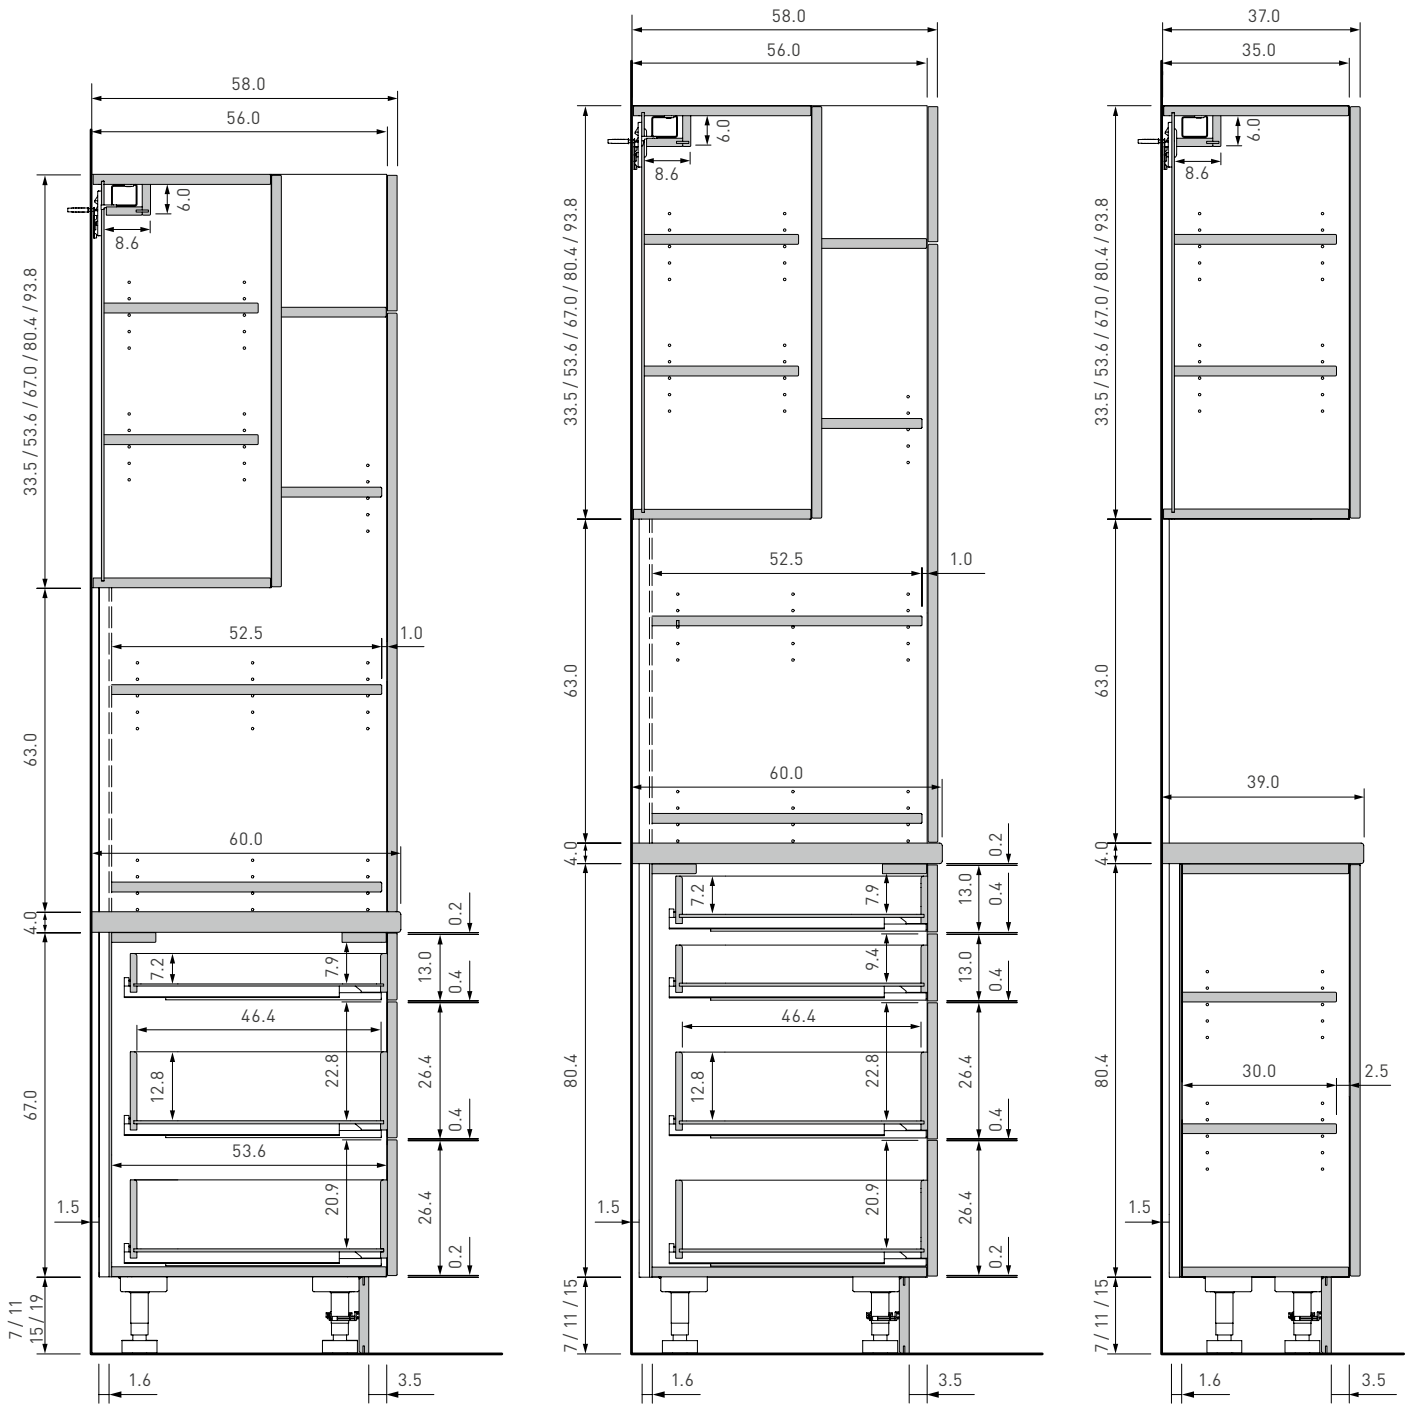

planning notes

front partition/cabinet element height: H 67.0 cm; H 80.4 cm

example of front partition

U_80L2A2_
grid height: 13.4 cm
front clearance 0.4 cm

Our symbol drawings are always dimensioned with front clearance.

bottom cabinet – element height 67.0 cm

bottom cabinet – element height 80.4 cm

planning notes

overview of dimensions

base units | linee | echt.zeit | loft | rondo

height: 67.0 cm

 30 67.0	UF3067	 67.0	U_67	 67.0	U_67T_	 13.4 53.6	U_67TG_	 13.4 53.6	U_67LT_
15/20/30/40/45/50/60/80/90/100/120		15/20/30/40/45/50/60/80/90/100/120		15/20/30/40/45/50/60/80/90/100/120		15/20/30/40/45/50/60/80/90/100/120		30/40/45/50/60/80/90/100/120	
 13.4 11.0 53.6	U_67LAI_	 11.0 67.0	U_67AI_	 13.4 26.8 26.8	U_67LA2_	 33.5 33.5	U_67A2_	 13.4 13.4 26.8	U_67L3A_
30/40/45/50/60		30/40/45/50/60		30/40/45/50/60/80/90/100/120		30/40/45/50/60/80/90/100/120		30/40/45/50/60/80/90/100/120	
 11.0 17.0 17.0 67.0	U_67TI3_	 67.0	U_67AR_	 67.0	U_67AP_	 var.	U_67TB_	 11.0 17.0 17.0 var.	U_67TI3_
30/45/60		15/20/30/40/45		15/20/30		15/20/30/40/45/50/60/80/90/100/120		30/45/60	
 67.0	U_67ST_	 67.0	UR_67T_	 67.0	UR3067AR	 67.0	UARE3067	 67.0	UARR3067
160/180/200/240		15/30		15/30		30		30	
 67.0	UOR_80 UOR_80S UOR_80L UOR_80LS								
60/80/90/100/120									