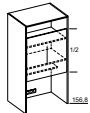

A_103VS_
A_116VS_
A_130VS_
A_143VS_
A_156VS_

60/80/90/100/120