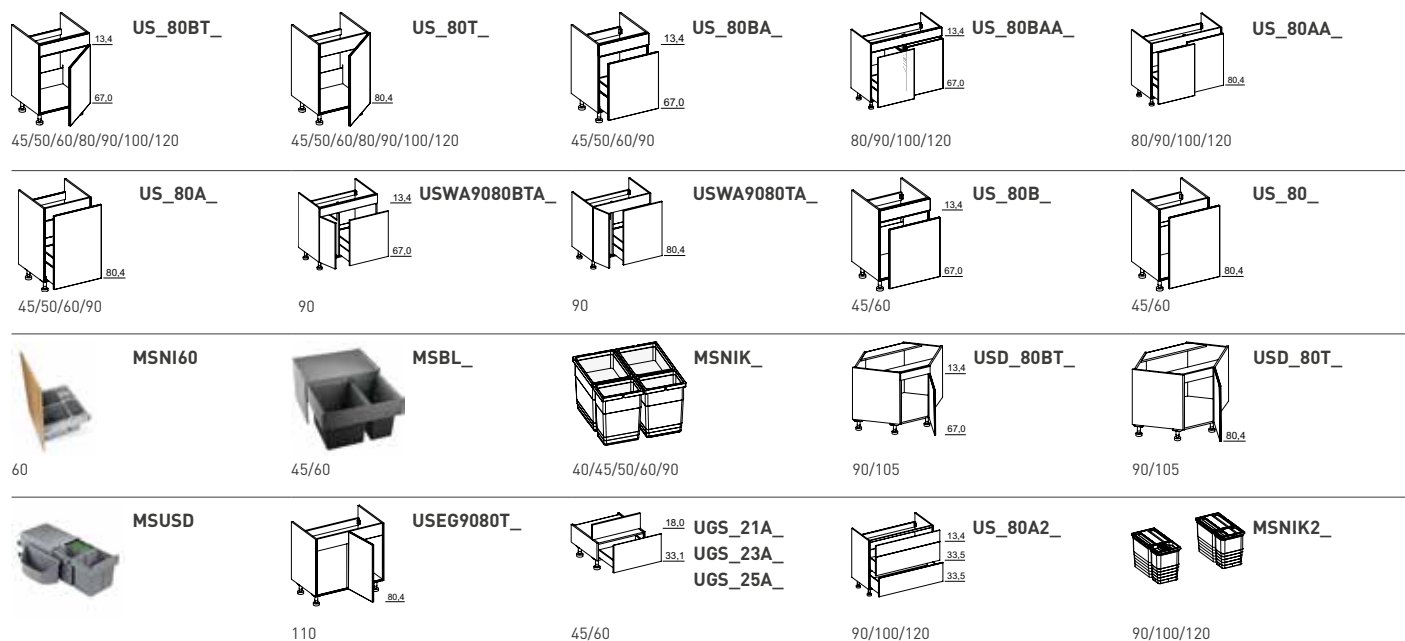

corner cabinets

 90/105 80.4	UED_80T_	 110 80.4	UEG9080T_	 110/115/125 80.4	UEG_80LR_	 110/115/125 13.4 67.0	UEG_80LLR_	 110/115/125 80.4	UEG_80LP_
 110/115/125 13.4 67.0	UEG_80LLP_	 90 80.4	UE9080K_						

base units | linee | echt.zeit | loft | rondo

stove cabinets

undersink cabinets

mid high units linee | echt.zeit | loft | rondo

height: 134.0 cm

 30/40/45/50/60/80/90/100/120	 30/40/45/50/60/80/90/100/120	 30/45/60	 30/45	 30/45
 45/60	 30	 30	 90/100	 90/100
 120	 60	 60	 60	 60
 60	 60	 60	 60	 10/20
 60/80/90	 60/80/90			