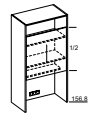

A_1034VS_
A_1164VS_
A_1304VS_
A_1434VS_
A_1564VS_

60/80/90/100/120